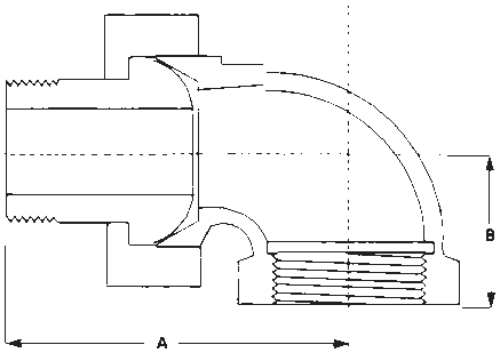

Hose Bibbs

46

Hot Water Union Elbow

- FIP Threaded x MIP Union

DIMENSIONS:

	1/2	3/4	1	1 1/4
A	2 5/16	2 1/2	2 13/16	3 13/16
B	1 1/8	1 1/4	1 1/2	1 3/4
Weight lbs.	.42	.65	.92	1.52

DATE: