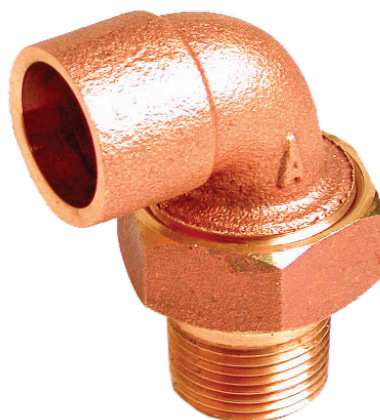

Hose Bibbs

46S

Hot Water Union Elbow

- Solder x MIP Union

DIMENSIONS:

	1/2	3/4
A	2	2 1/4
B	1 3/16	1 3/8
Weight lbs.	.32	.55

DATE: