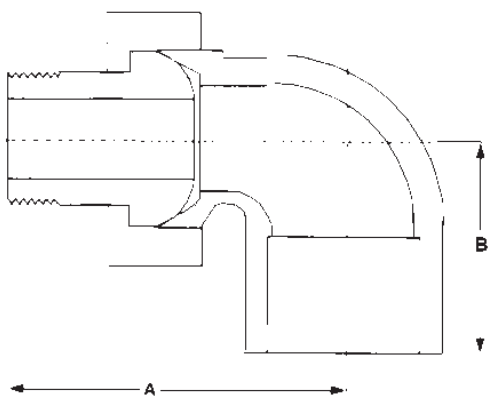

Hose Bibbs

46S

Hot Water Union Elbow

- Solder x MIP Union

DIMENSIONS:

	1/2	3/4
A	2	2 1/4
B	1 3/16	1 3/8
Weight lbs.	.32	.55

DATE: