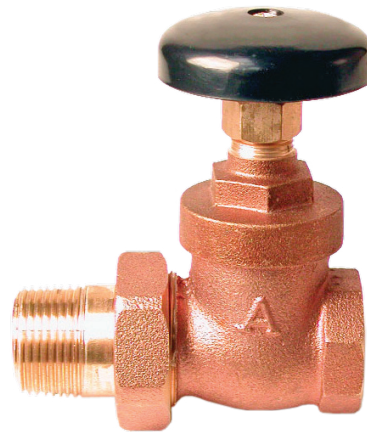

# Hose Bibbs

### Radiator Gate Valve

- Non-Rising Stem
- Solid Wedge
- 200 WOG
- 125 WSP