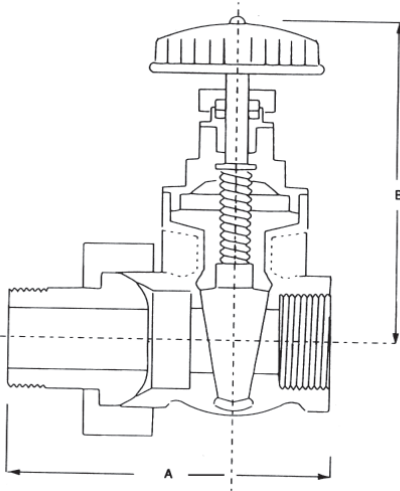

### Radiator Gate Valve

- Non-Rising Stem
- Solid Wedge
- 200 WOG
- 125 WSP

#### ***DIMENSIONS:***

		1/2	3/4	1	1 1/4	1 1/2
<b>A</b>	<b>End to End</b>	3 1/8	3 1/4	3 7/8	4 1/16	4 11/16
<b>B</b>	<b>Center of Port to Top</b>	3 1/2	3 13/16	4 5/8	5	5 7/8
	<b>Weight lbs.</b>	1.05	1.25	1.90	2.50	4.10