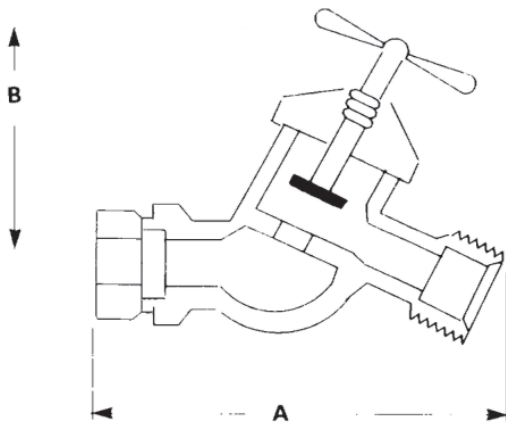

Hose Bibbs

M75CNK

No-Kink Design Hose Bibb

Inlet: Compression

Outlet: Hose Thread

DIMENSIONS:

		1/2
A	<i>Inlet to Center of Hose Connection</i>	3
B	<i>Center of Inlet to Top</i>	2 3/8
	<i>Weight lbs.</i>	.43