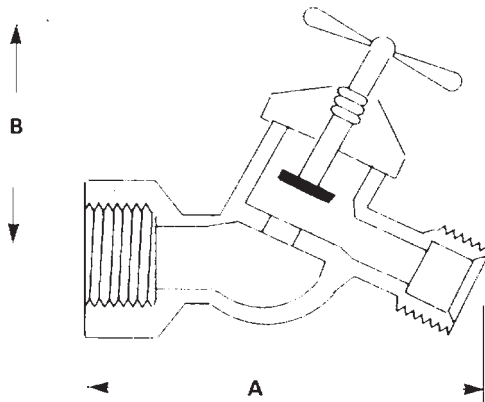

Hose Bibbs

M76NK

Hose Bibb

Inlet: FIP Threaded

Outlet: Hose Thread

DIMENSIONS:

		1/2	3/4
A	Inlet to Center of Hose Connection	2 1/2	2 5/8
B	Center of Inlet to Top	2 3/8	2 3/8
	Weight lbs.	.42	.46

DATE: